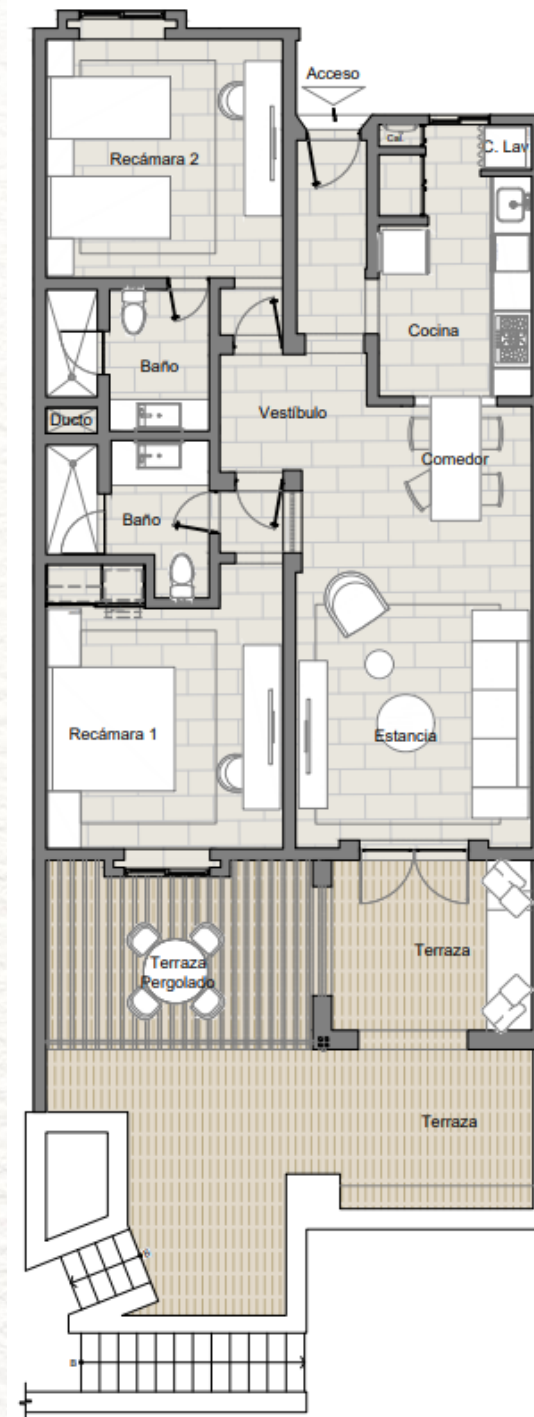

# MODELS

## MODEL D-03 A

2 BEDROOM  
2 BATHROOM

TOTAL AREA: 1668.19sqft  
INTERIOR AREA: 1110.18sqft  
TERRACE: 558.00 sqft

NOTE: SQUARE FEET MAY VARY DEPENDING ON UNIT LOCATION